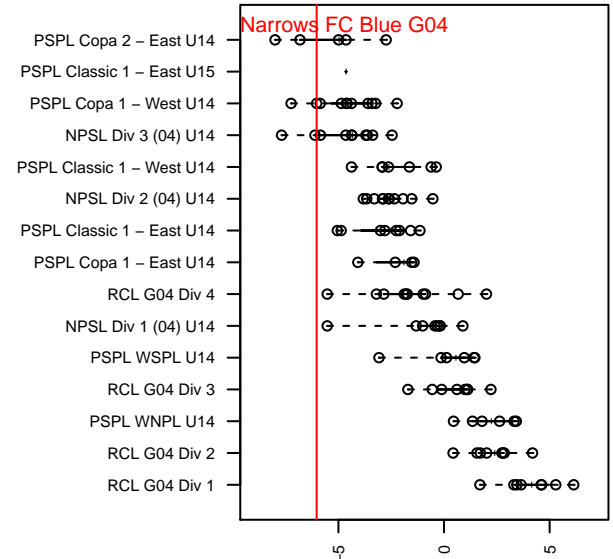

# West Narrows FC Blue G04

West Narrows FC  
 Gig Harbor, WA  
 G04 total strength=677  
 attack=0.78 defense=0.55  
 fall league = PSPL Copa 1 – West U14  
 spr league = Spr PSPL – '04 Copa 1 – West U1

alt names used:  
 West Narrows F.C. G 04/05 Navy  
 West Narrows F.C. G 04/05 Navy

Venues played:  
 2017 PSPL Copa 1 – West U14  
 2017 Spr PSPL – '04 Copa 1 – West U14

**West Narrows FC Blue G04**  
 Dots are actual minus expected GF (blue circles) and GA (red triangles).  
 Blue line is smoothed change in attack strength. Red is smoothed change in defense strength.

**attack and defense variance (black dot)  
relative to other teams  
and top 10 in region**

**attack and defense rating  
relative to others at age  
and all opponents in last 13 months**

**Performance relative to 13 month average**