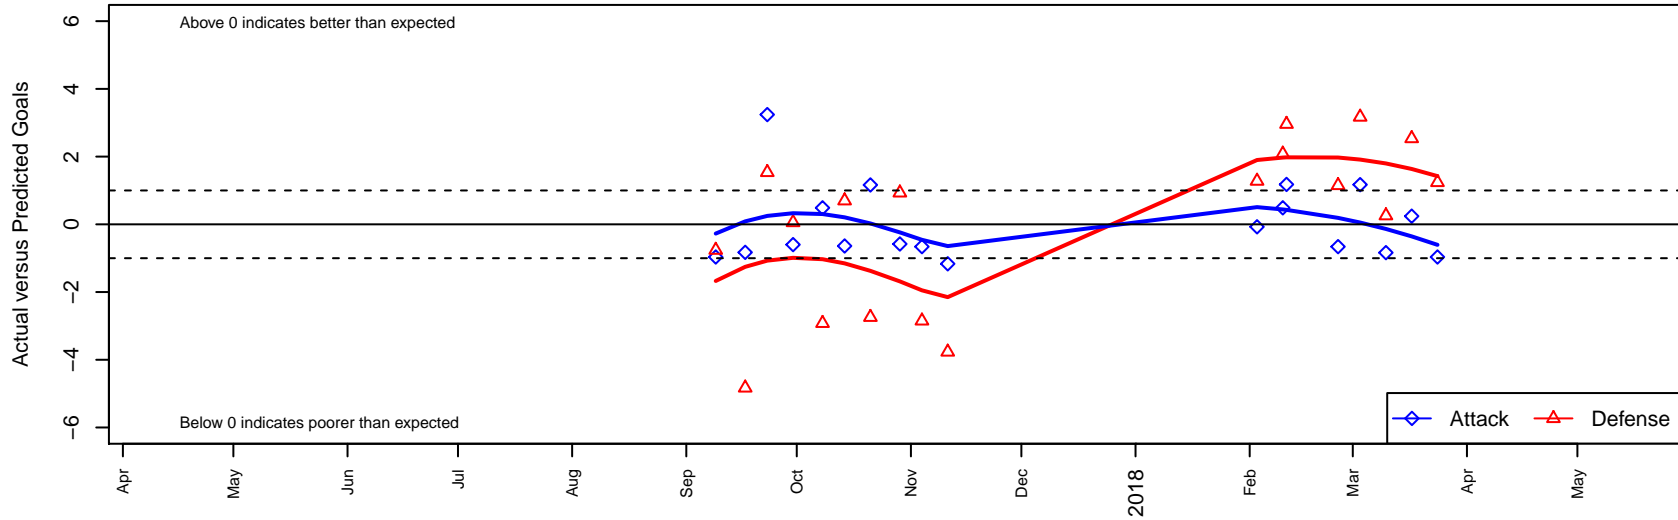

# West Narrows FC Blue G04

West Narrows FC  
 Gig Harbor, WA  
 G04 total strength=677  
 attack=0.78 defense=0.55  
 fall league = PSPL Copa 1 – West U14  
 spr league = Spr PSPL – '04 Copa 1 – West U1

alt names used:  
 West Narrows F.C. G 04/05 Navy  
 West Narrows F.C. G 04/05 Navy

Venues played:  
 2017 PSPL Copa 1 – West U14  
 2017 Spr PSPL – '04 Copa 1 – West U14

**West Narrows FC Blue G04**  
 Dots are actual minus expected GF (blue circles) and GA (red triangles).  
 Blue line is smoothed change in attack strength. Red is smoothed change in defense strength.

**attack and defense variance (black dot)  
relative to other teams  
and top 10 in region**

**attack and defense rating  
relative to others at age  
and all opponents in last 13 months**

**Performance relative to 13 month average**