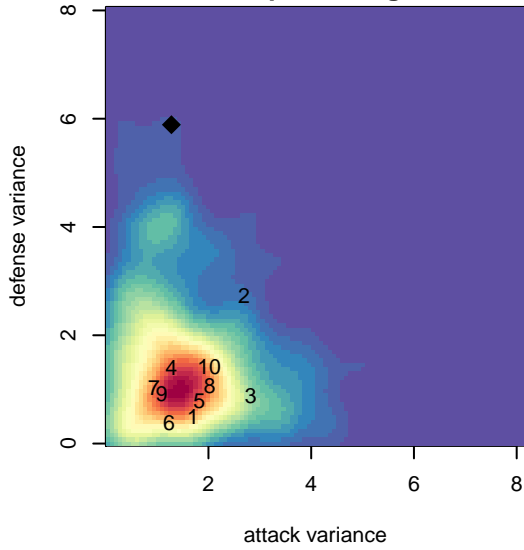

# West Narrows FC Blue G04

West Narrows FC  
 Gig Harbor, WA  
 G04 total strength=677  
 attack=0.78 defense=0.55  
 fall league = PSPL Copa 1 – West U14  
 spr league = Spr PSPL – '04 Copa 1 – West U1

alt names used:  
 West Narrows F.C. G 04/05 Navy  
 West Narrows F.C. G 04/05 Navy

Venues played:  
 2017 PSPL Copa 1 – West U14  
 2017 Spr PSPL – '04 Copa 1 – West U14

**West Narrows FC Blue G04**  
 Dots are actual minus expected GF (blue circles) and GA (red triangles).  
 Blue line is smoothed change in attack strength. Red is smoothed change in defense strength.

**attack and defense variance (black dot)  
relative to other teams  
and top 10 in region**

**attack and defense rating  
relative to others at age  
and all opponents in last 13 months**

**Performance relative to 13 month average**