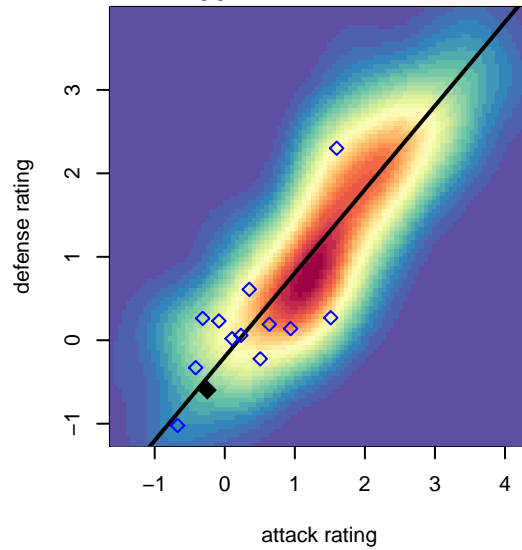

# West Narrows FC Blue G04

West Narrows FC  
 Gig Harbor, WA  
 G04 total strength=677  
 attack=0.78 defense=0.55  
 fall league = PSPL Copa 1 – West U14  
 spr league = Spr PSPL – '04 Copa 1 – West U1

alt names used:  
 West Narrows F.C. G 04/05 Navy  
 West Narrows F.C. G 04/05 Navy

Venues played:  
 2017 PSPL Copa 1 – West U14  
 2017 Spr PSPL – '04 Copa 1 – West U14

**West Narrows FC Blue G04**  
 Dots are actual minus expected GF (blue circles) and GA (red triangles).  
 Blue line is smoothed change in attack strength. Red is smoothed change in defense strength.

**attack and defense variance (black dot)  
relative to other teams  
and top 10 in region**

**attack and defense rating  
relative to others at age  
and all opponents in last 13 months**

**Performance relative to 13 month average**