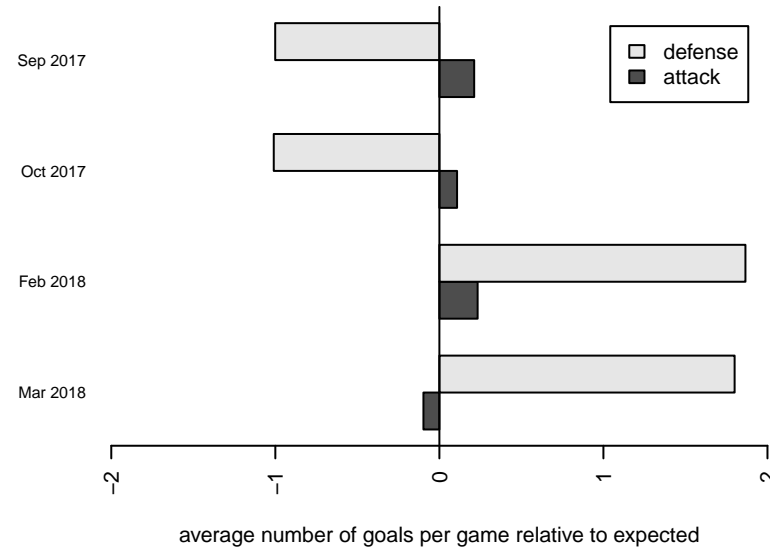

Performance relative to 13 month average