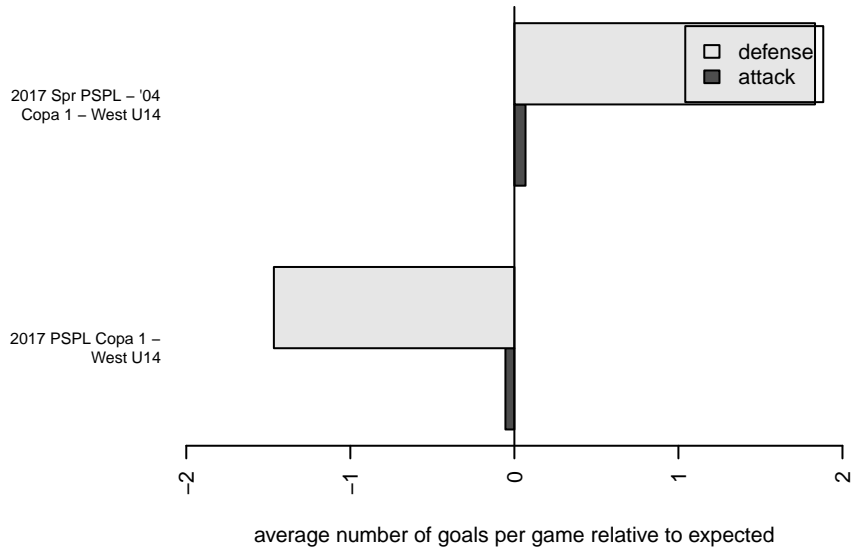

# West Narrows FC Blue G04

West Narrows FC  
 Gig Harbor, WA  
 G04 total strength=677  
 attack=0.78 defense=0.55  
 fall league = PSPL Copa 1 – West U14  
 spr league = Spr PSPL – '04 Copa 1 – West U1

alt names used:  
 West Narrows F.C. G 04/05 Navy  
 West Narrows F.C. G 04/05 Navy

Venues played:  
 2017 PSPL Copa 1 – West U14  
 2017 Spr PSPL – '04 Copa 1 – West U14

**West Narrows FC Blue G04**  
 Dots are actual minus expected GF (blue circles) and GA (red triangles).  
 Blue line is smoothed change in attack strength. Red is smoothed change in defense strength.

**attack and defense variance (black dot)  
relative to other teams  
and top 10 in region**

**attack and defense rating  
relative to others at age  
and all opponents in last 13 months**

**Performance relative to 13 month average**